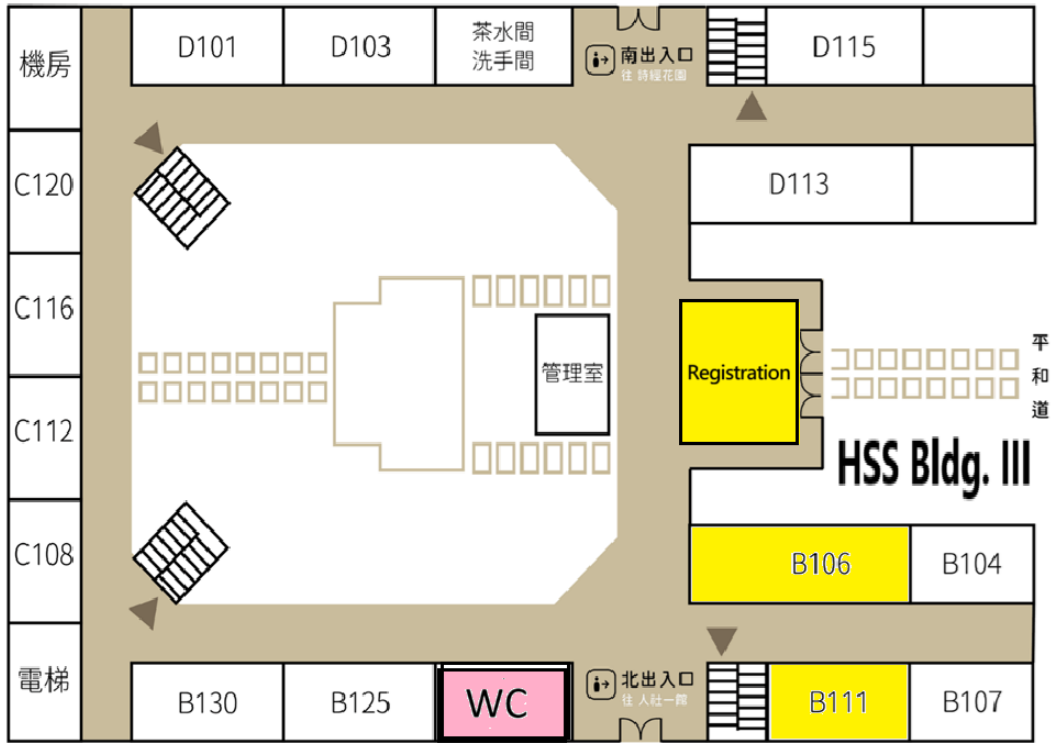

National Dong Hwa University

Main Venue

HSS Bldg. III(人社三館)

HSS Bldg. I (人社一館)

Going to the Conference

Getting off at Administration Building (by 301 Bus) then walk to HSS Bldg. III.

Main Venue of Conference

Road